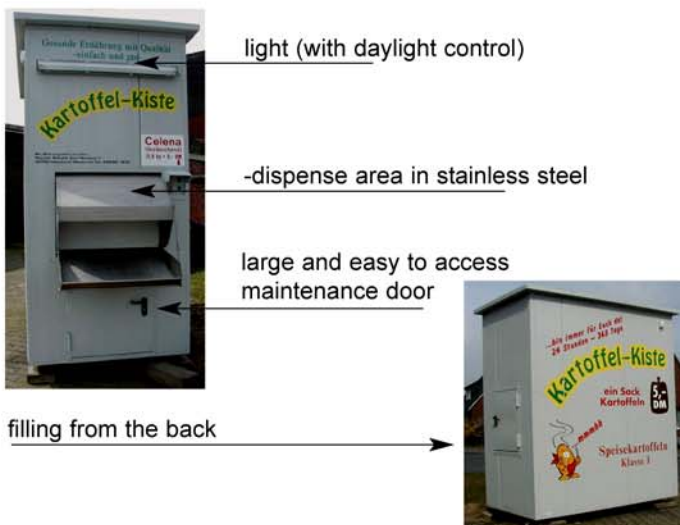

Potato vending machine

Selling potatoes without time limit

to depose . . .

Potato vending machine

- capacity more than 30 bags
- compact desing (needs 2,5 x 1,5 m, 3 m high)
- e-connection 230 v / 50 Hz (plug in - ready for selling!)
- heating when frosty outside
- automatic illumination (by daylight control)
- secured against tempering
- error indication when machine is empty. No vending possible.

or to integrate

Integrated-Potato vending machine

- to integrate in every wall
- compact desing
- e-connection 260 v / 50 Hz
- anti-theft device
- automatic illumination (by daylight control possible)
- secured against tempering
- error indication when machine ist empty no vending possible.