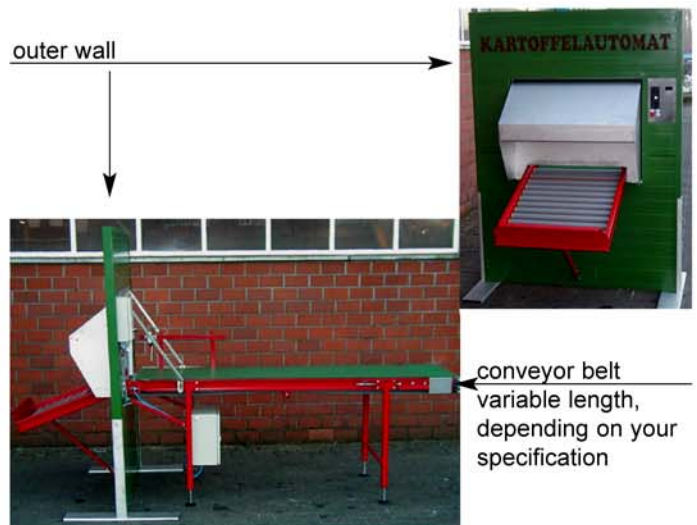

Potato vending machine

Selling potatoes without time limit

to depose . . .

Potato vending machine

- capacity more than 30 bags
- compact desing (needs 2,5 x 1,5 m, 3 m high)
- e-connection 230 v / 50 Hz (plug in - ready for selling!)
- heating when frosty outside
- automatic illumination (by daylight control)
- secured against tempering
- error indication when machine is empty. No vending possible.

or to integrate

Integrated-Potato vending machine

- to integrate in every wall
- compact desing
- e-connection 260 v / 50 Hz
- anti-theft device
- automatic illumination (by daylight control possible)
- secured against tempering
- error indication when machine ist empty no vending possible.